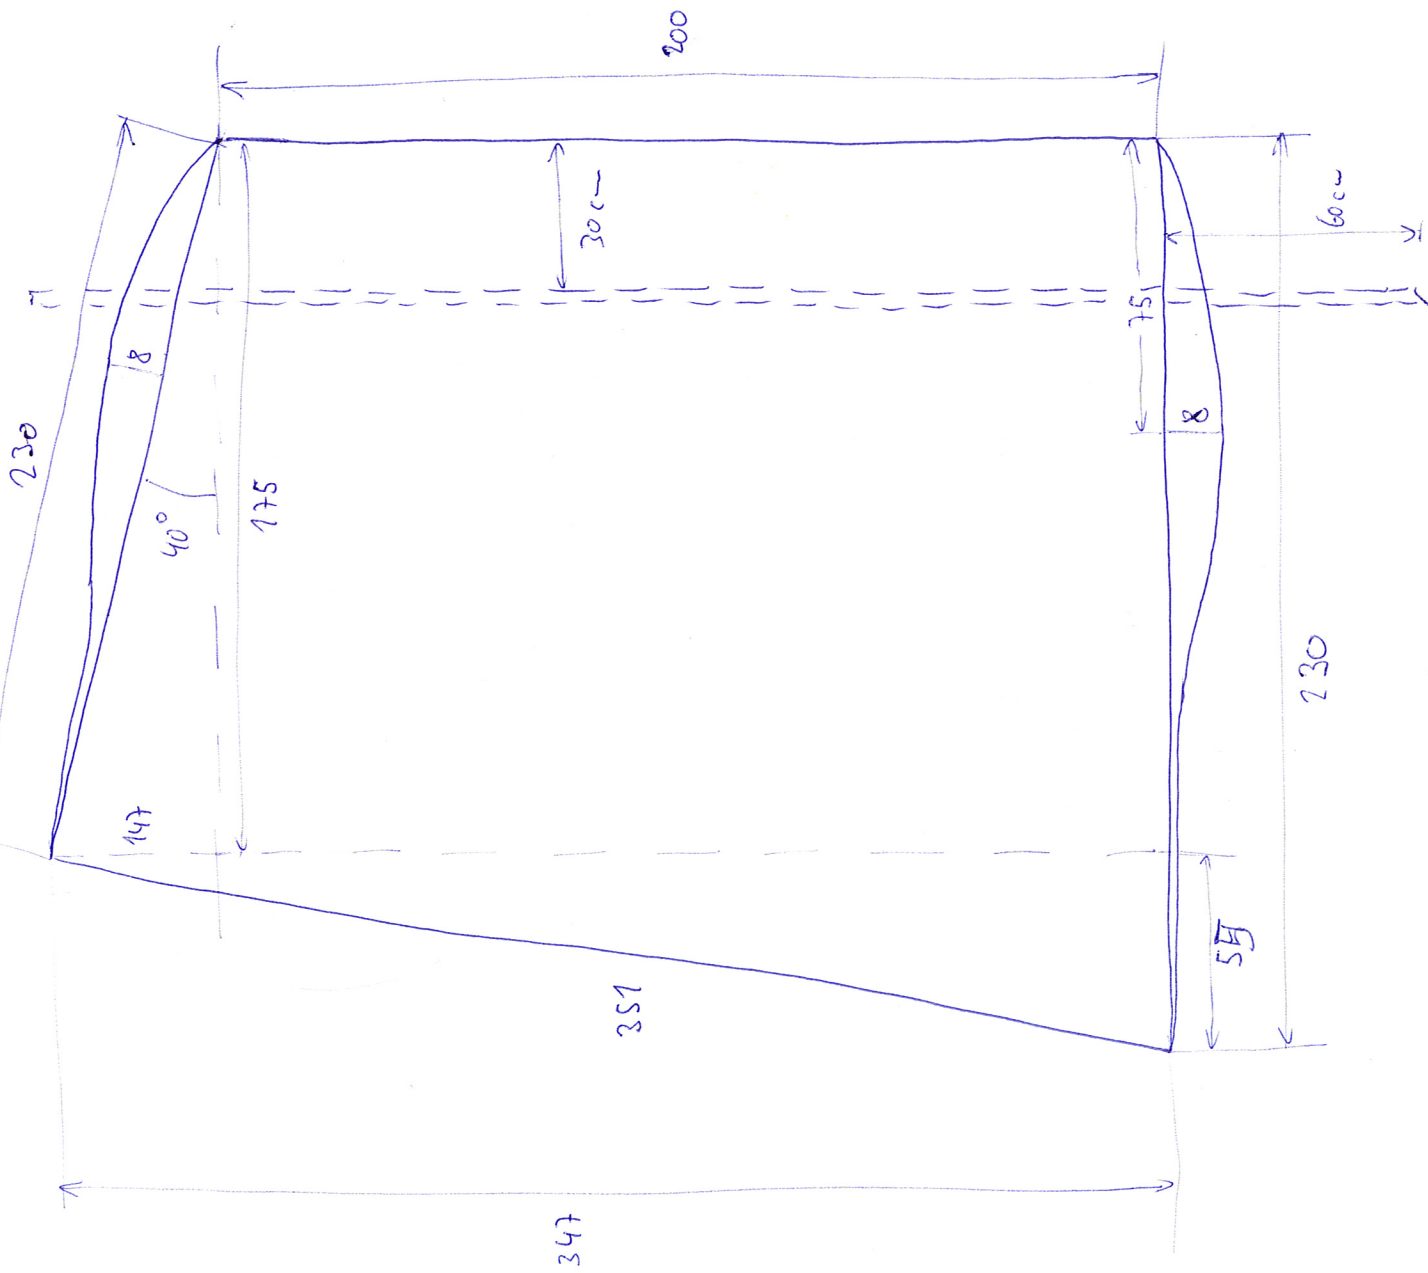

11

Bez ramble!

Balance Log

Skizen 300 cm  
Kerboard 132 cm od zadě

Dno 122 x 250

Strawng 2x 244 x 40

Aft transom 122 x 29.8

Bow transom 122 x 29.1

Aft bulkhead 120.7 x {38.8}

Aft deck 122 x 47

Bow bulkhead 120.7 x 28.9

Bow deck 122 x 40.5

---

Stringers - 20m of 22x22

---

Reinforcement:

Rudder

Leeboard

Mast

1m of > 2.5 x 10

---

Leeboard 110 x 40 x (12mm)

Rudder 100 x 25 x (12mm)

Rudder board 30 x 25 x (12mm)

Tiller > 1m

---