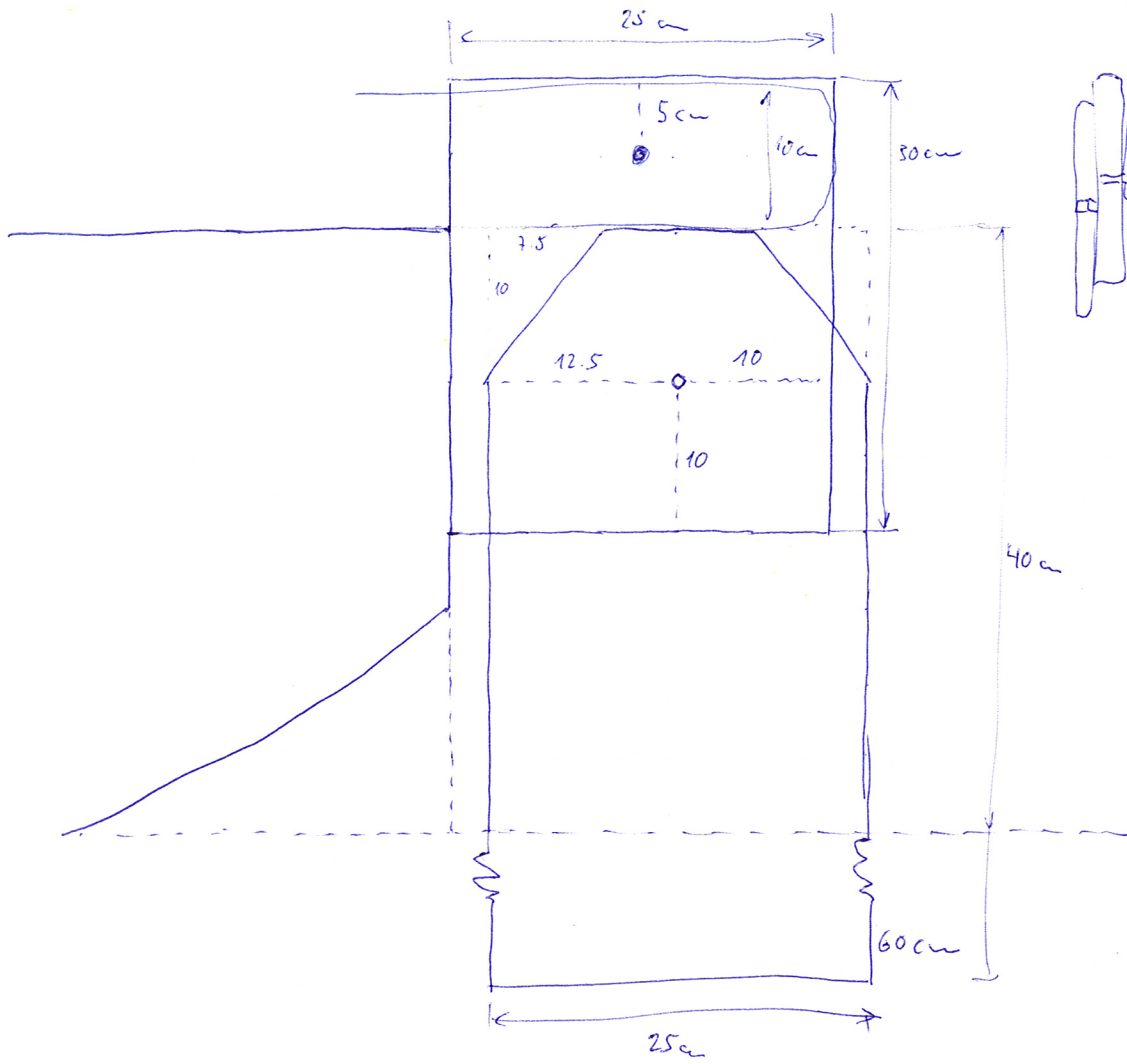

11

Bez ramble!

Balance Log

Skizen 300 cm  
Kerboard 132 cm od zadě

Dno 122 x 250

Strawng 2x 244 x 40

Aft transom 122 x 29.8

Bow transom 122 x 29.1

Aft bulkhead 120.7 x {38.8}

Aft deck 122 x 47

Bow bulkhead 120.7 x 28.9

Bow deck 122 x 40.5

---

Stringers - 20m of 22x22

---

Reinforcement:

Rudder

Leeboard

Mast

1m of > 2.5 x 10

---

Leeboard 110 x 40 x (12mm)

Rudder 100 x 25 x (12mm)

Rudder board 30 x 25 x (12mm)